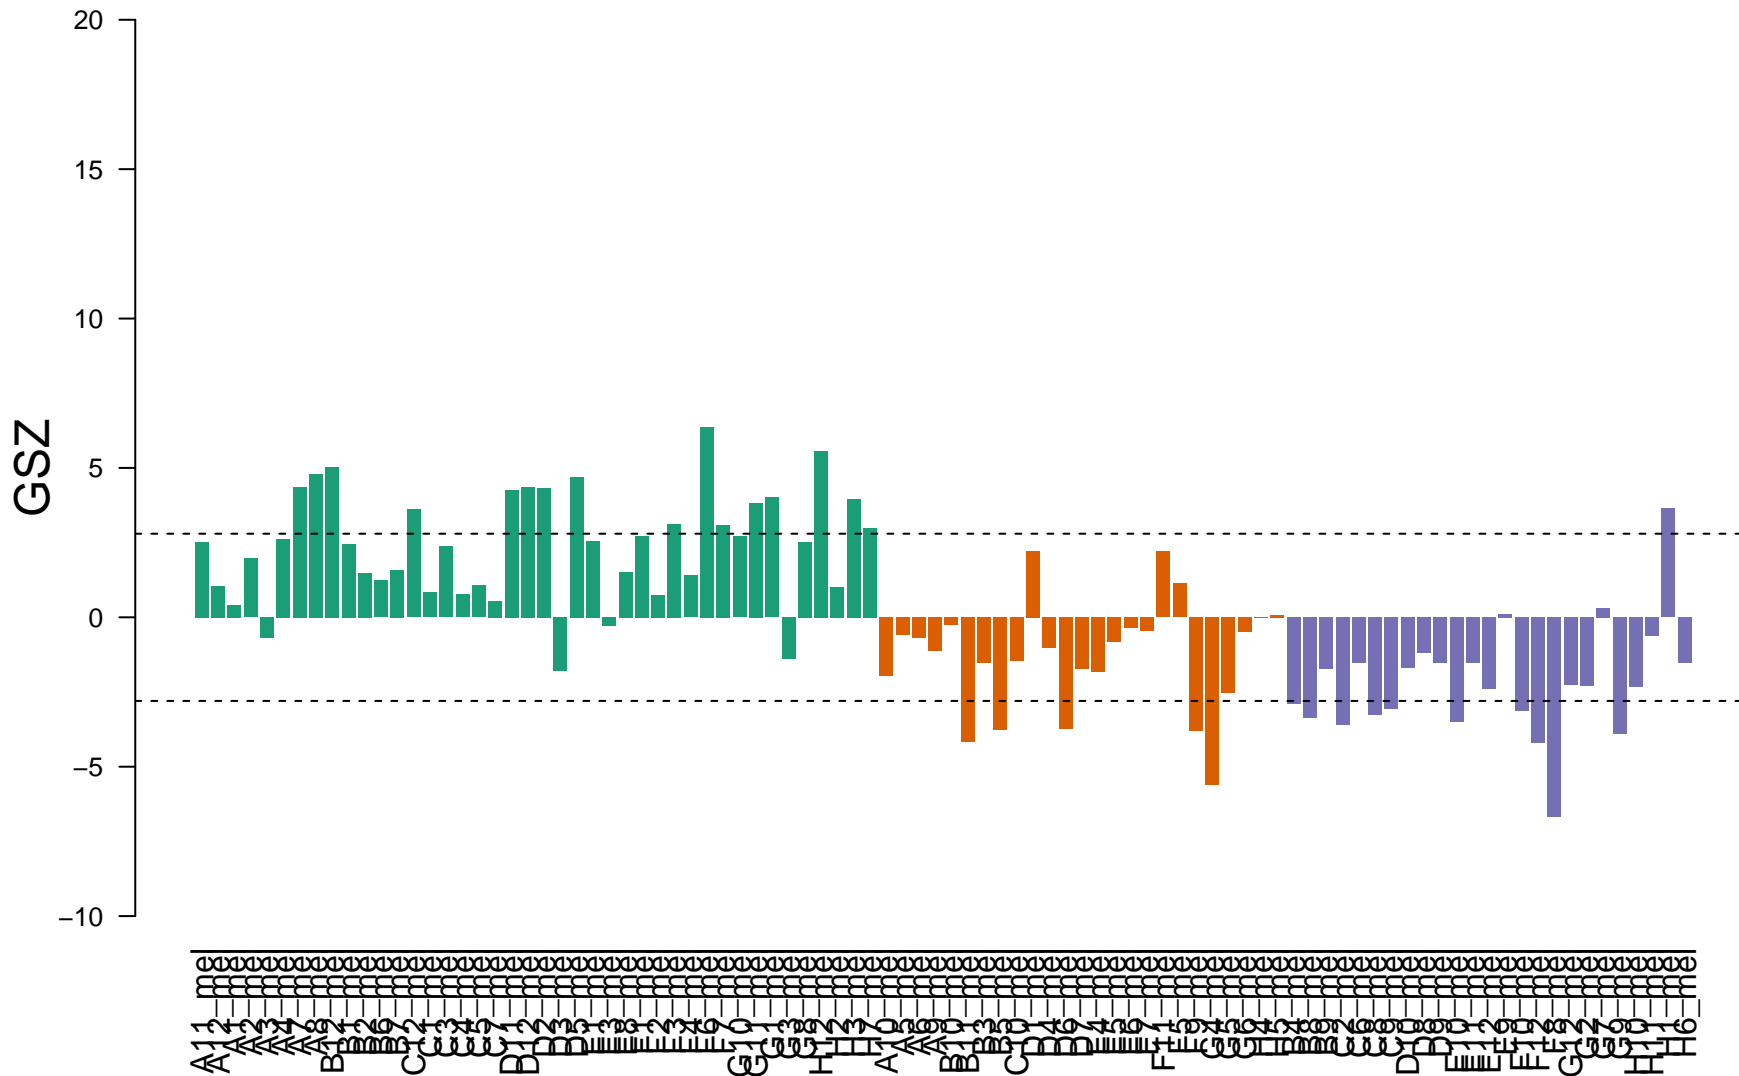

BUYTAERT_PHOTODYNAMIC_THERAPY_STRESS_DN

on
 -
 off

BUYTAERT_PHOTODYNAMIC_THERAPY_STRESS_DN

Enrichment in overexpression spots

Enrichment in kMeans clusters